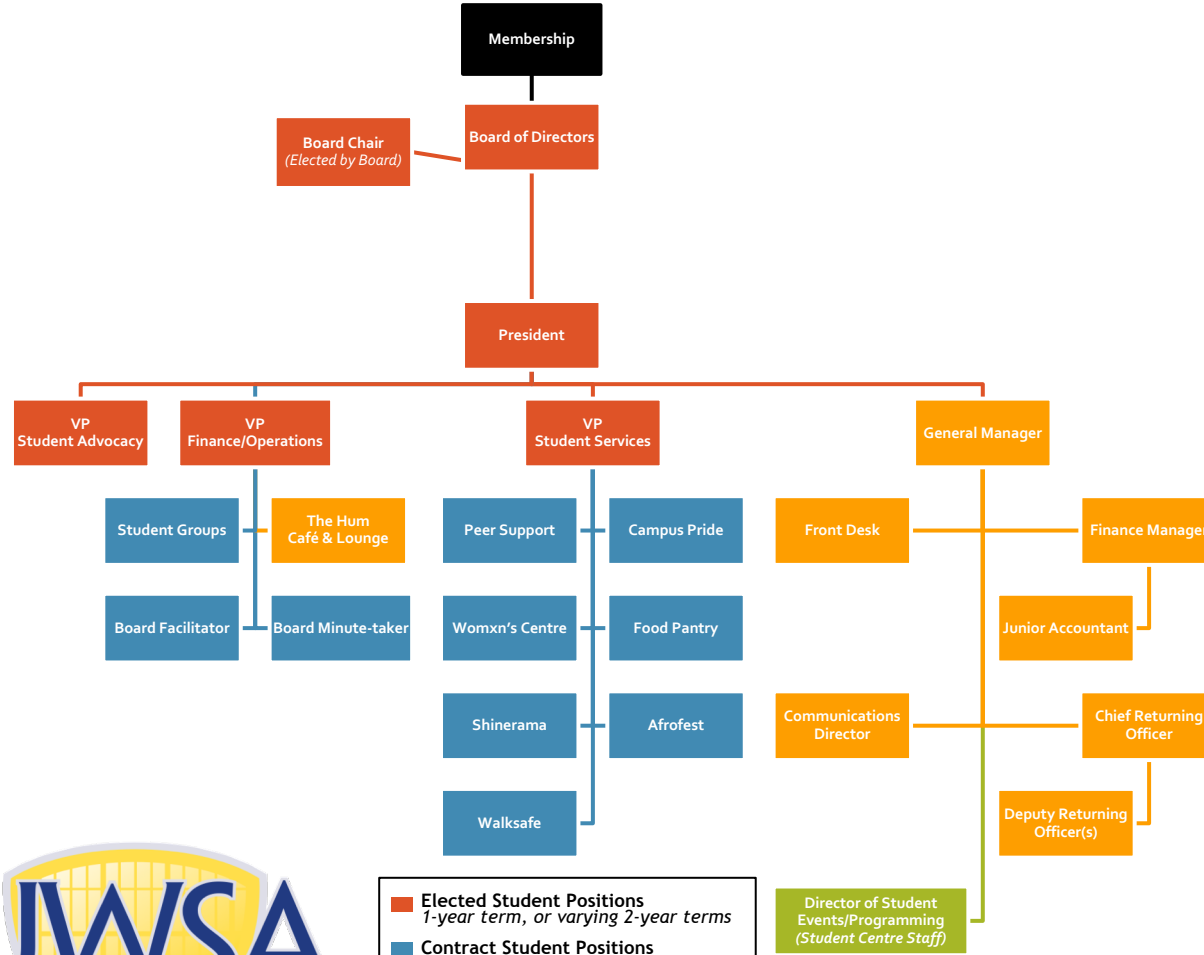

UWSA Organization Chart

- **Elected Student Positions**
1-year term, or varying 2-year terms
- **Contract Student Positions**
1-year term
- **Support Staff**
Contract, or varying terms
- **Student Centre Staff**
Reports to Policy Management Board